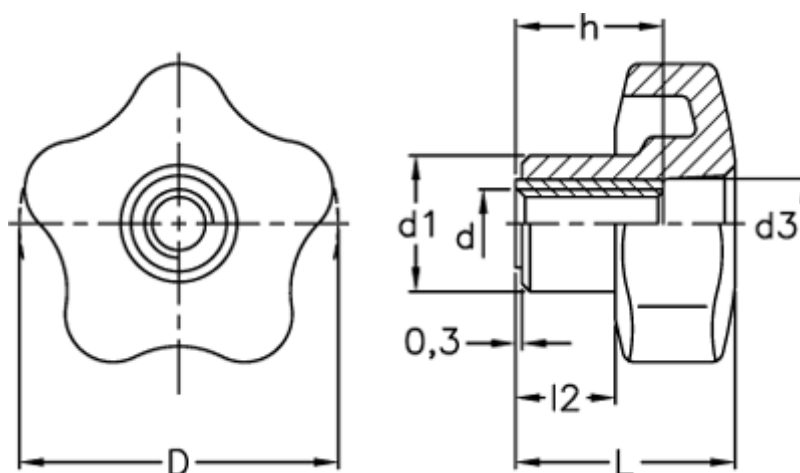

Article number: 2302070018

Description: E+G Lobe knob  
VCT.63 FP-M12

## Measures

D	= 63
d1	= 22
d3	= 19
d 6H	= M12
h	= 26
L	= 37.0
l2	= 16